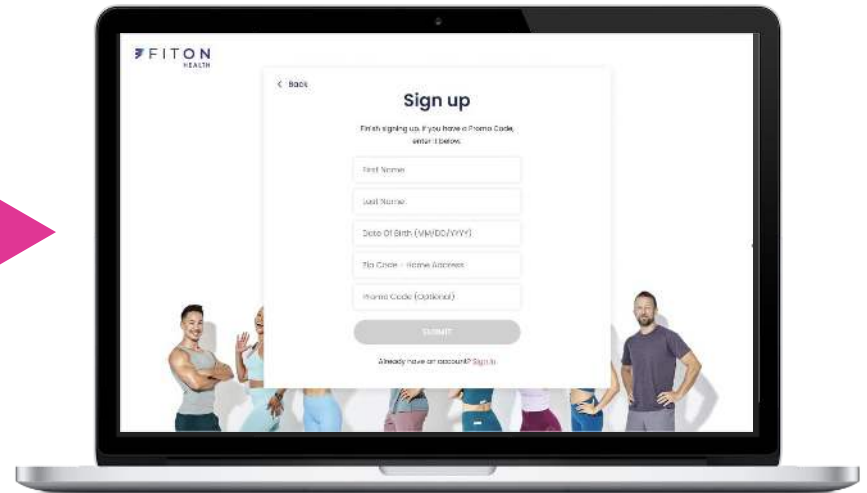

**PRODUCT
SLIDES**

Peerfit → FitOn Health

Login as usual and it will automatically redirect

Use the same username and password

Seamless Login

Easy Registration

Peerfit → FitOn Health

FitOn Health Web Experience

Easily search for classes

Reserve with one-click

FitOn Health Web Experience

Access digital workouts
from the web

Meal plans, community,
and more!

FitOn Health Mobile App Experience

- ▶ Unlimited, downloadable workouts
- ▶ Sync with a HR device
- ▶ Friendly competition between members with step challenges
- ▶ Upgrade for nutrition programs and courses
- ▶ **In-person class reservations coming Fall 2023**