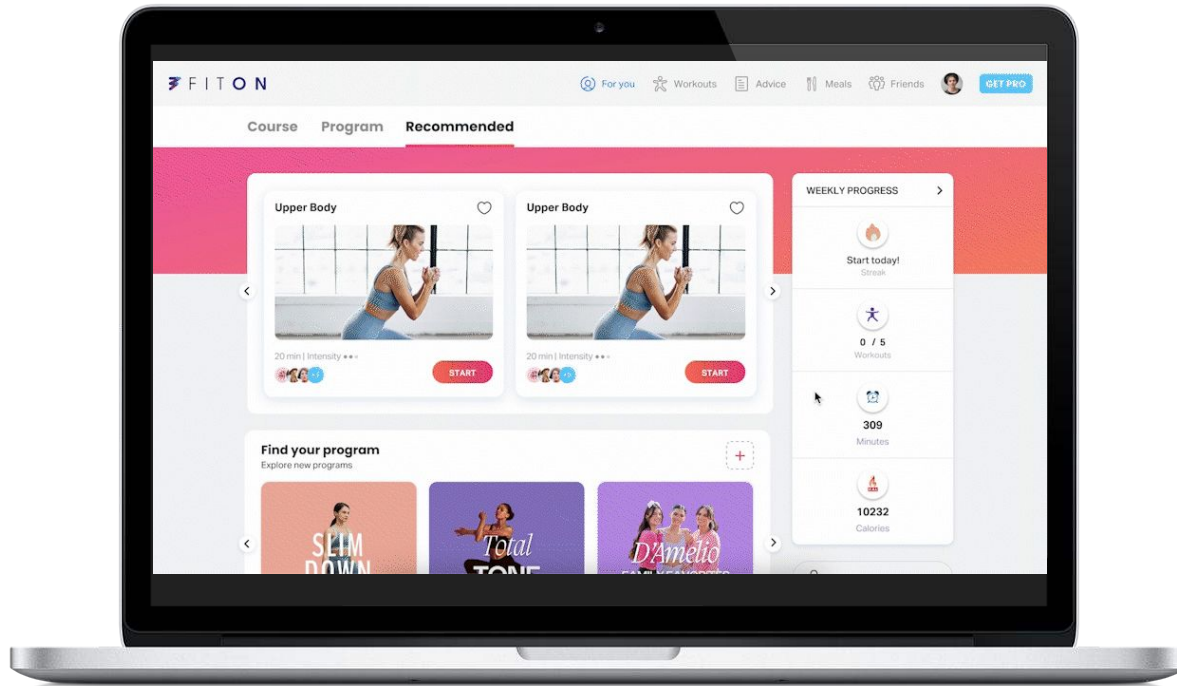

**PRODUCT
SLIDES**

Peerfit → FitOn Health

Login as usual and it will automatically redirect

Use the same username and password

Seamless Login

Easy Registration

Peerfit → FitOn Health

FitOn Health Web Experience

Easily search for classes

Reserve with one-click

FitOn Health Web Experience

Access digital workouts
from the web

Meal plans, community,
and more!

FitOn Health Mobile App Experience

- ▶ Unlimited, downloadable workouts
- ▶ Sync with a HR device
- ▶ Friendly competition between members with step challenges
- ▶ Upgrade for nutrition programs and courses
- ▶ **In-person class reservations coming Fall 2023**