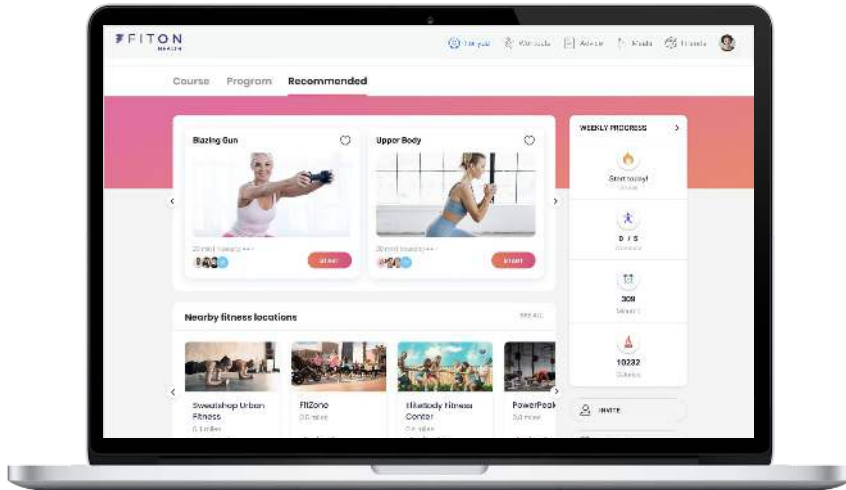

**PRODUCT
SLIDES**

Peerfit → FitOn Health

Login as usual and it will automatically redirect

Use the same username and password

Seamless Login

Easy Registration

Peerfit → FitOn Health

FitOn Health Web Experience

Easily search for classes

Reserve with one-click

FitOn Health Web Experience

Access digital workouts
from the web

Meal plans, community,
and more!

FitOn Health Mobile App Experience

- ▶ Unlimited, downloadable workouts
- ▶ Sync with a HR device
- ▶ Friendly competition between members with step challenges
- ▶ Upgrade for nutrition programs and courses
- ▶ **In-person class reservations coming Fall 2023**