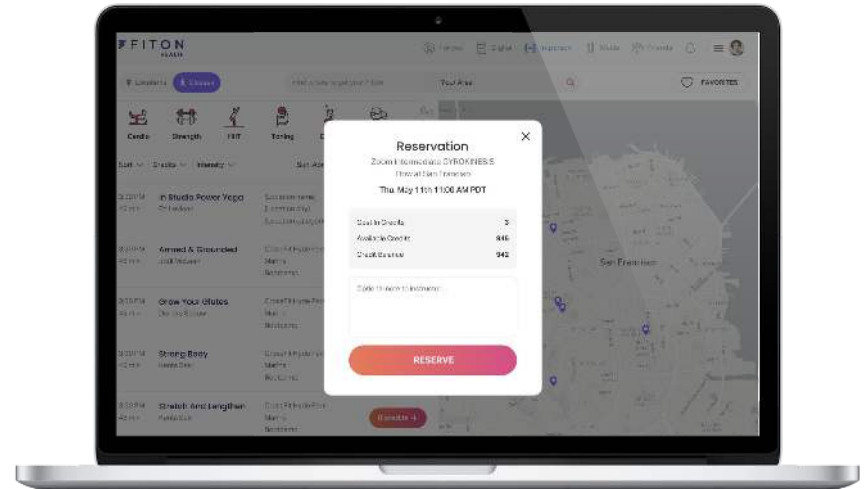

**PRODUCT
SLIDES**

Peerfit → FitOn Health

Login as usual and it will automatically redirect

Use the same username and password

Seamless Login

Easy Registration

Peerfit → FitOn Health

FitOn Health Web Experience

Easily search for classes

Reserve with one-click

FitOn Health Web Experience

Access digital workouts
from the web

Meal plans, community,
and more!

FitOn Health Mobile App Experience

- ▶ Unlimited, downloadable workouts
- ▶ Sync with a HR device
- ▶ Friendly competition between members with step challenges
- ▶ Upgrade for nutrition programs and courses
- ▶ **In-person class reservations coming Fall 2023**