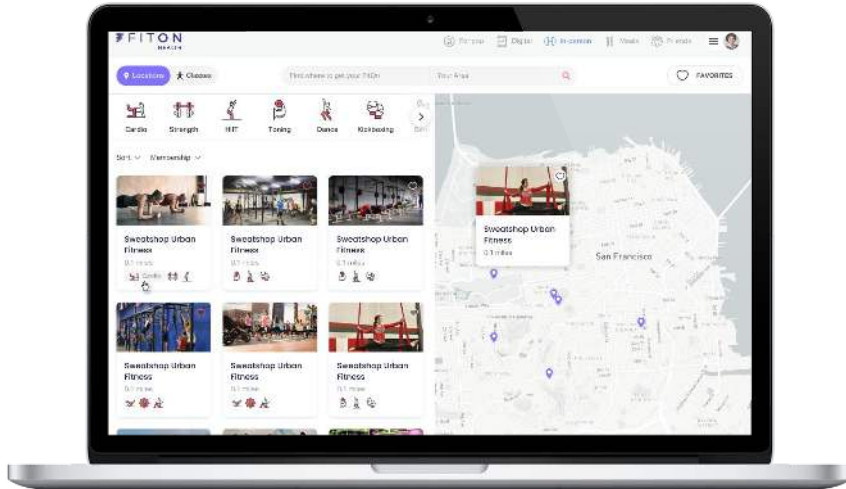

**PRODUCT
SLIDES**

Peerfit → FitOn Health

Login as usual and it will automatically redirect

Use the same username and password

Seamless Login

Easy Registration

Peerfit → FitOn Health

FitOn Health Web Experience

Easily search for classes

Reserve with one-click

FitOn Health Web Experience

Access digital workouts
from the web

Meal plans, community,
and more!

FitOn Health Mobile App Experience

- ▶ Unlimited, downloadable workouts
- ▶ Sync with a HR device
- ▶ Friendly competition between members with step challenges
- ▶ Upgrade for nutrition programs and courses
- ▶ **In-person class reservations coming Fall 2023**