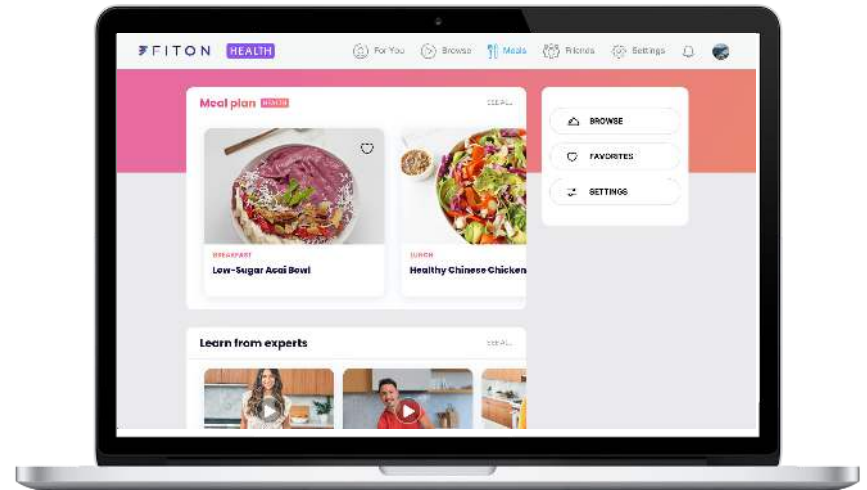

Easily search for classes

Reserve with one-click

FitOn Health Web Experience

Access digital workouts
from the web

Meal plans, community,
and more!

FitOn Health Mobile App Experience

- ▶ Unlimited, downloadable workouts
- ▶ Sync with a HR device
- ▶ Friendly competition between members with step challenges
- ▶ Upgrade for nutrition programs and courses
- ▶ **In-person class reservations coming Fall 2023**