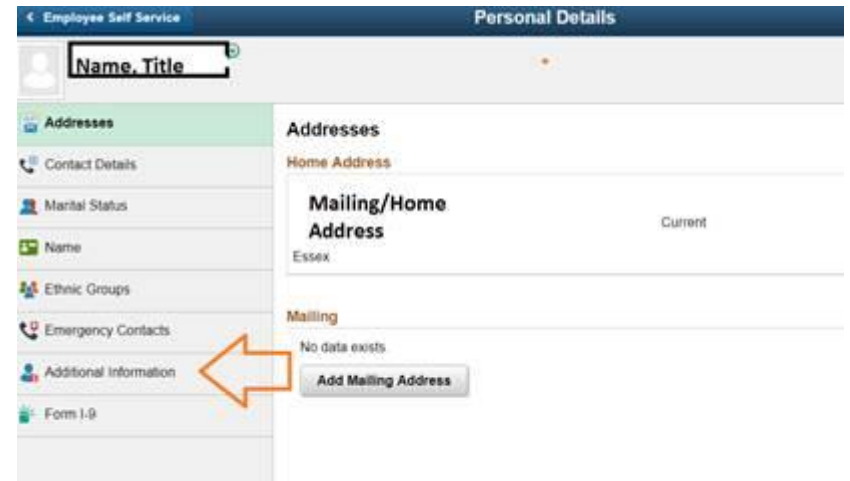

How to find your Pension Membership Number:

1. Please log into [ESS](#) (Employee Self-Service) system

2. Click under *Personal Details*:

3. Then click *Additional Information*:

4. Then scroll down to find the membership number: